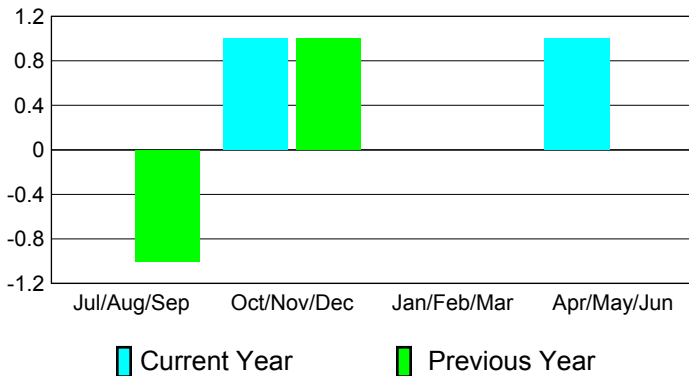

Club Results 2010-2011

Goal, New, Dropped, Gain/Loss

Comparison of Club Gain/Loss

Current Year Compared to the Previous Year

YTD Status Quo Clubs 2010-2011

Status Quo Clubs Compared to Status Quo Members

MEMBERSHIP