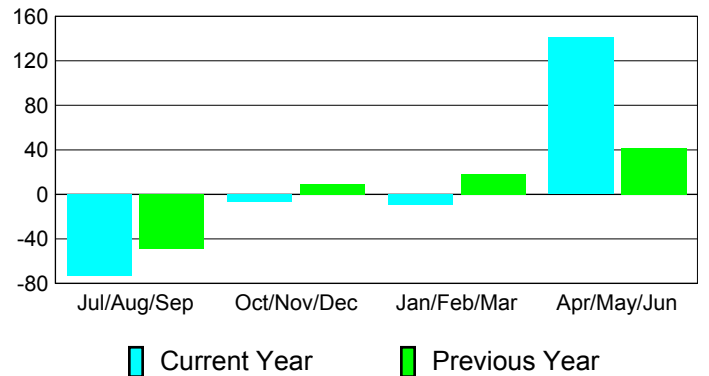

**Membership Results
2010-2011**

**Membership
2009-2010**

Month	Net Memb Goal	Actual New Memb	Actual Dropped Memb	Gain/Loss of Memb	Gain/Loss of Memb
Jul/Aug/Sep	-6	4	-77	-73	-49
Oct/Nov/Dec	20	69	-76	-7	9
Jan/Feb/Mar	-15	20	-29	-9	18
Apr/May/Jun	20	167	-26	141	42
Totals	19	260	-208	52	20

Membership Results 2010-2011

Goal, New, Dropped, Gain/Loss

Comparison of Membership Gain/Loss

Current Year Compared to the Previous Year

Gender Comparison 2010-2011

Jul/Aug/Sep

Oct/Nov/Dec

Jan/Feb/Mar