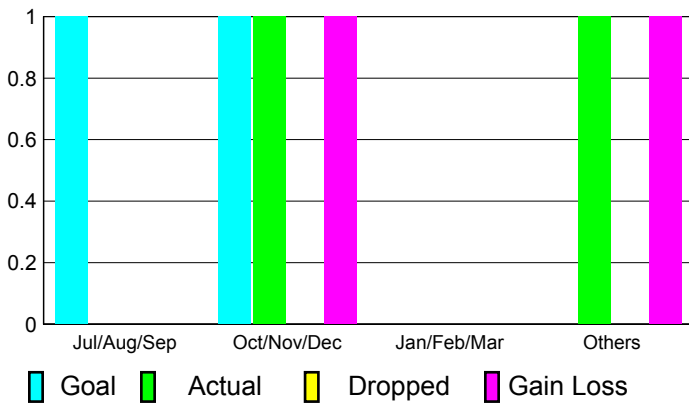

2010-2011 GMT Reports for District (or Undistricted) **District 51 O**

GMT: **Doctor CARLOS E JUSTINIAN** Location: **PUERTO RICO**

GMT CA: **3**

CLUBS

**Club Results
2010-2011**

**Clubs
2009-2010**

Month	New Club Goal	Actual New Clubs	Actual Dropped Clubs	Gain/Loss of Clubs	Gain/Loss of Clubs
Jul/Aug/Sep	1	0	0	0	-1
Oct/Nov/Dec	1	1	0	1	1
Jan/Feb/Mar	0	0	0	0	0
Apr/May/Jun	0	1	0	1	0
Totals	2	2	0	2	0

Club Results 2010-2011

Goal, New, Dropped, Gain/Loss

Comparison of Club Gain/Loss

Current Year Compared to the Previous Year

YTD Status Quo Clubs 2010-2011

Status Quo Clubs Compared to Status Quo Members

MEMBERSHIP