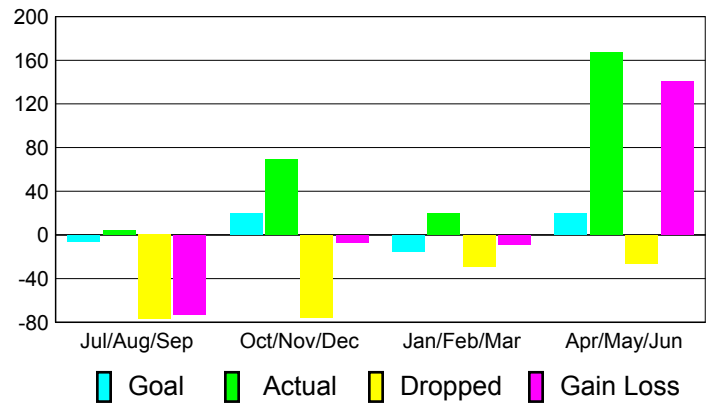

Membership Results 2010-2011

Goal, New, Dropped, Gain/Loss

Comparison of Membership Gain/Loss

Current Year Compared to the Previous Year